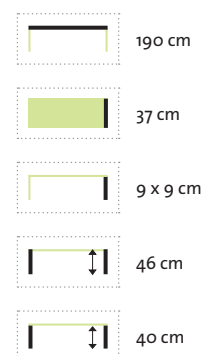

Belmont Bank 190 cm

Recycled Teak