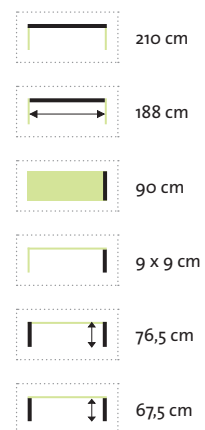

Belmont Tisch 210 cm

Recycled Teak