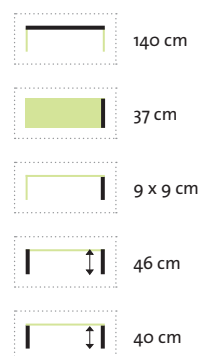

Seawashed

Belmont Bank 140 cm

Recycled Teak

Natur

Gealtert

Seawashed

Belmont Bank 190 cm

Recycled Teak

100 cm

92 cm

180 cm

68,5 cm

90 cm

9 x 9 cm

100 cm

92 cm

Natur

Gealtert

Seawashed

	Ø 140 cm
	8 x 8 cm
	76,5 cm
	67,5 cm