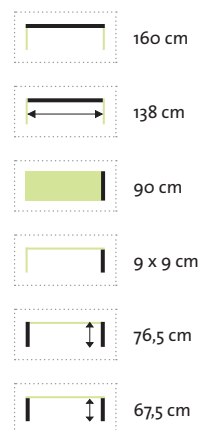

Belmont Tisch 160 cm

Recycled Teak